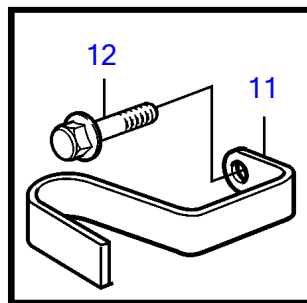

AD31L-A, AD31P-A

23078

AD31L-A, AD31P-A

REF	PART NO.	QTY	DESCRIPTION	SEE SEC.	NOTES
1	860629	1	Sea water pump		Repl by 3581558
			.		
			.	3399	
	3581558	1	Sea water pump		Repl by 3583115
			.		
			.	6012	
	3583115	1	Sea water pump		
			.		
			.	6012	
2	858467	1	Companion flange		
3	968971	1	O-ring		
4	946173	2	Flange screw		
5	3580758	1	Bracket		
6	843075	1	Spacer sleeve		
7	955894	1	Washer		
8	945444	1	Flange screw		
9	961669	1	Hose clamp		
10	834974	1	Clamp		
11	861387	1	Bracket		
12	947760	1	Flange screw		
13	948746	1	Flange screw		
14	955893	1	Washer		
15	952640	1	Clamp		
16	846780	1	Bracket		
17	965181	1	Flange screw		
18	860997	1	Hose		Sea water pump-oil cooler.
19	943476	1	Hose clamp		
20	861737	1	Hose		Intake-sea water pump.
21	961669	2	Hose clamp		