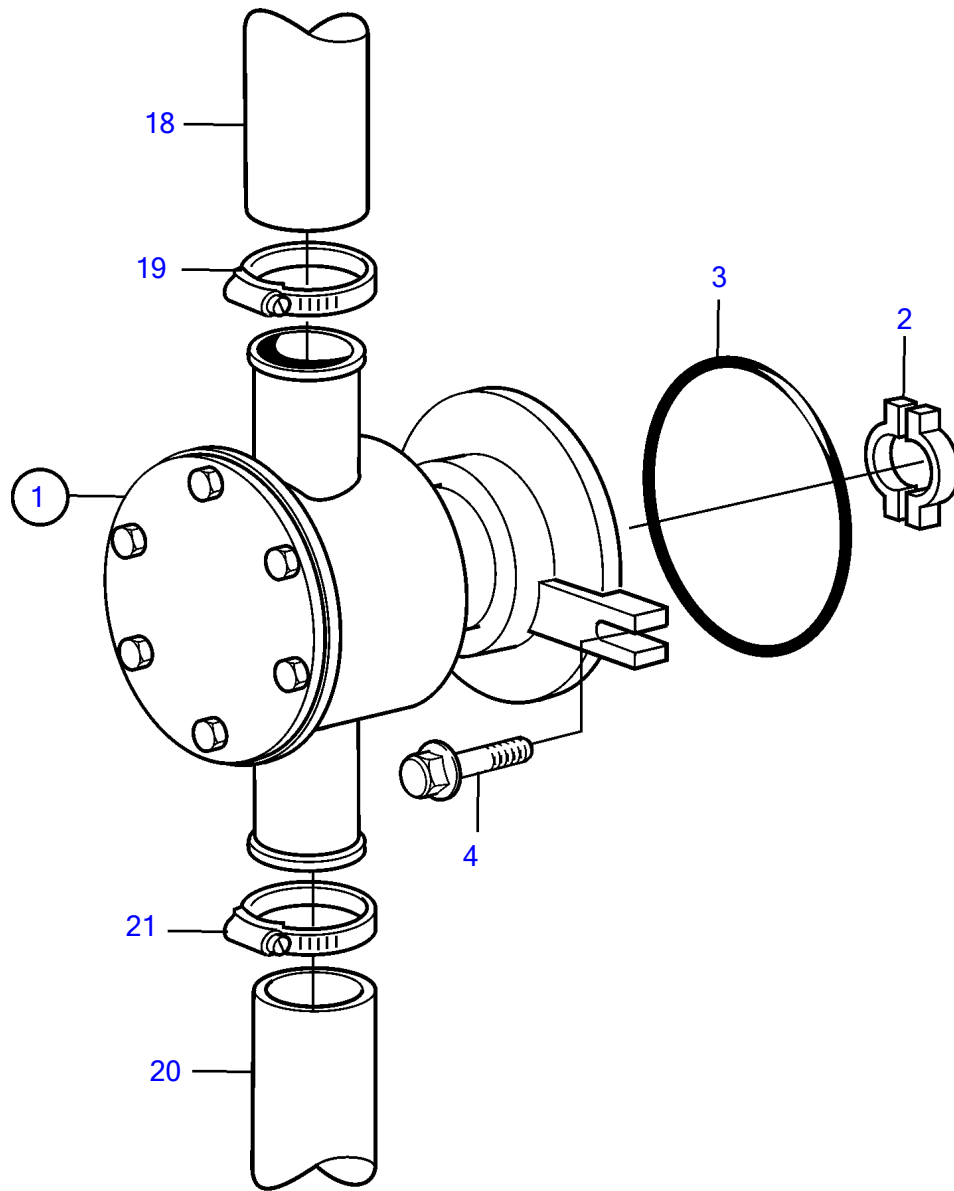

AD31L-A, AD31P-A

23078

AD31L-A, AD31P-A

REF	PART NO.	QTY	DESCRIPTION	SEE SEC.	NOTES
1	860629	1	Sea water pump		Repl by 3581558
			.		
			.	3399	
	3581558	1	Sea water pump		Repl by 3583115
			.		
			.	6012	
	3583115	1	Sea water pump		
			.		
			.	6012	
2	858467	1	Companion flange		
3	968971	1	O-ring		
4	946173	2	Flange screw		
5	3580758	1	Bracket		
6	843075	1	Spacer sleeve		
7	955894	1	Washer		
8	945444	1	Flange screw		
9	961669	1	Hose clamp		
10	834974	1	Clamp		
11	861387	1	Bracket		
12	947760	1	Flange screw		
13	948746	1	Flange screw		
14	955893	1	Washer		
15	952640	1	Clamp		
16	846780	1	Bracket		
17	965181	1	Flange screw		
18	860997	1	Hose		Sea water pump-oil cooler.
19	943476	1	Hose clamp		
20	861737	1	Hose		Intake-sea water pump.
21	961669	2	Hose clamp		