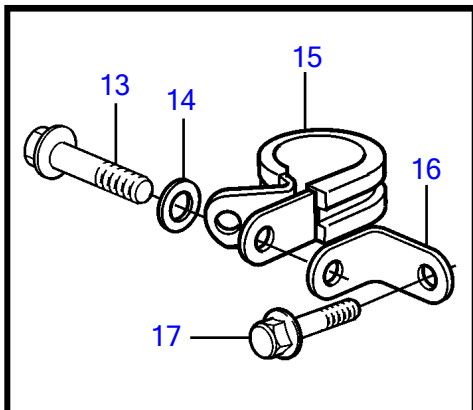

AD31L-A, AD31P-A

23078

AD31L-A, AD31P-A

REF	PART NO.	QTY	DESCRIPTION	SEE SEC.	NOTES
1	860629	1	Sea water pump		Repl by 3581558
			.		
			.	3399	
	3581558	1	Sea water pump		Repl by 3583115
			.		
			.	6012	
	3583115	1	Sea water pump		
			.		
			.	6012	
2	858467	1	Companion flange		
3	968971	1	O-ring		
4	946173	2	Flange screw		
5	3580758	1	Bracket		
6	843075	1	Spacer sleeve		
7	955894	1	Washer		
8	945444	1	Flange screw		
9	961669	1	Hose clamp		
10	834974	1	Clamp		
11	861387	1	Bracket		
12	947760	1	Flange screw		
13	948746	1	Flange screw		
14	955893	1	Washer		
15	952640	1	Clamp		
16	846780	1	Bracket		
17	965181	1	Flange screw		
18	860997	1	Hose		Sea water pump-oil cooler.
19	943476	1	Hose clamp		
20	861737	1	Hose		Intake-sea water pump.
21	961669	2	Hose clamp		