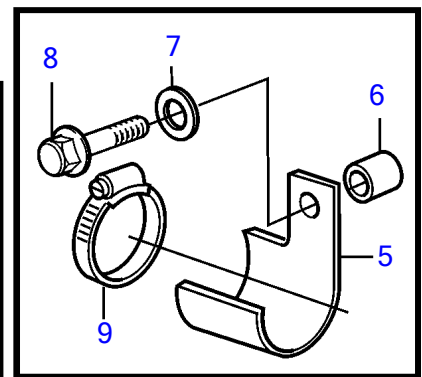

AD31L-A, AD31P-A

23078

AD31L-A, AD31P-A

REF	PART NO.	QTY	DESCRIPTION	SEE SEC.	NOTES
1	860629	1	Sea water pump		Repl by 3581558
			.		
			.	3399	
	3581558	1	Sea water pump		Repl by 3583115
			.		
			.	6012	
	3583115	1	Sea water pump		
			.		
			.	6012	
2	858467	1	Companion flange		
3	968971	1	O-ring		
4	946173	2	Flange screw		
5	3580758	1	Bracket		
6	843075	1	Spacer sleeve		
7	955894	1	Washer		
8	945444	1	Flange screw		
9	961669	1	Hose clamp		
10	834974	1	Clamp		
11	861387	1	Bracket		
12	947760	1	Flange screw		
13	948746	1	Flange screw		
14	955893	1	Washer		
15	952640	1	Clamp		
16	846780	1	Bracket		
17	965181	1	Flange screw		
18	860997	1	Hose		Sea water pump-oil cooler.
19	943476	1	Hose clamp		
20	861737	1	Hose		Intake-sea water pump.
21	961669	2	Hose clamp		